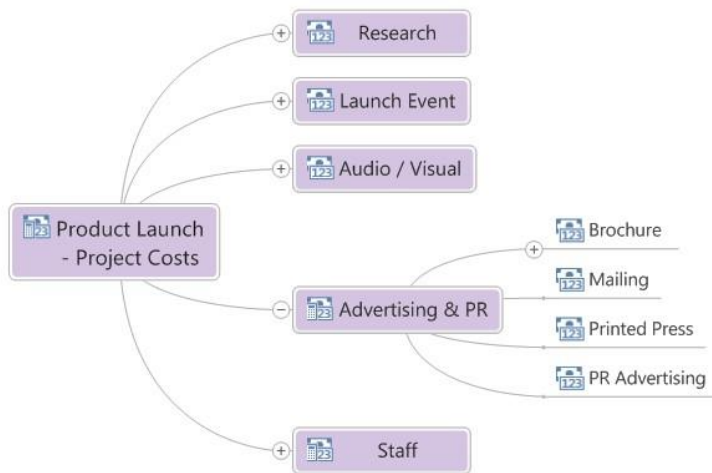

8	▼ Exploratory	18 days
9	Proof of concept	3 days
10	Mechanistic studies	2 days
11	Dose range exploration	3 days
12	Pilot studies	10 days
13	▼ Definite	2 days

Full Name	Job Title
Caroline Martinez	Clinical Manager
Diane Allen	Research associate
Ernst Stewart	Research associate
Jack Cooper	Clinical Trial Assistant
Marie Carter	Research intern

Costs and Quantities can be 'rolledup' automatically within areas of a map.

Word Cloud

A Word cloud will automatically build and display during brainstorming, requirements gathering and other group sessions.

Facilitators and participants will be able to quickly gauge the emerging themes.

avoid business businesses challenge
change commitment core create
dundee economic enable fiscal ideas
increase information knowledge
leadership level life management
national outcomes **people** policies
public purpose **sector** service
tourism wider

More Info