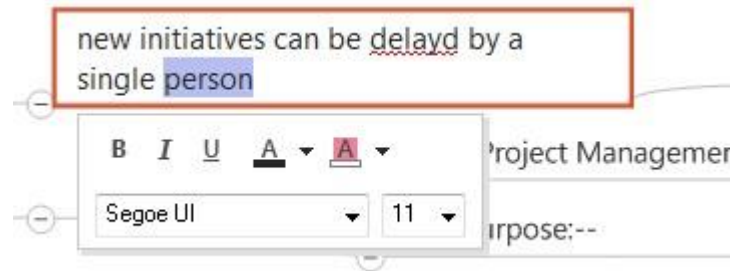

In-place editing

New branch styles and in-place editing, that replaces the 'Add Branch' dialog, make the data capture and map building process much simpler and clearer while projecting and capturing information live.

This most requested feature also includes in-place spell checking.

Map explorer modes

Mapping information allows us to gather and make sense of large amounts and sometimes complex data.

MindGenius is the only product to provide a 'Map Explorer' that enables the user to move quickly between high level and detailed views of your information.

Version 6 introduces a new 'pan' mode to the map explorer that was first introduced in the MindGenius iPad app and found to be of great value on that device.