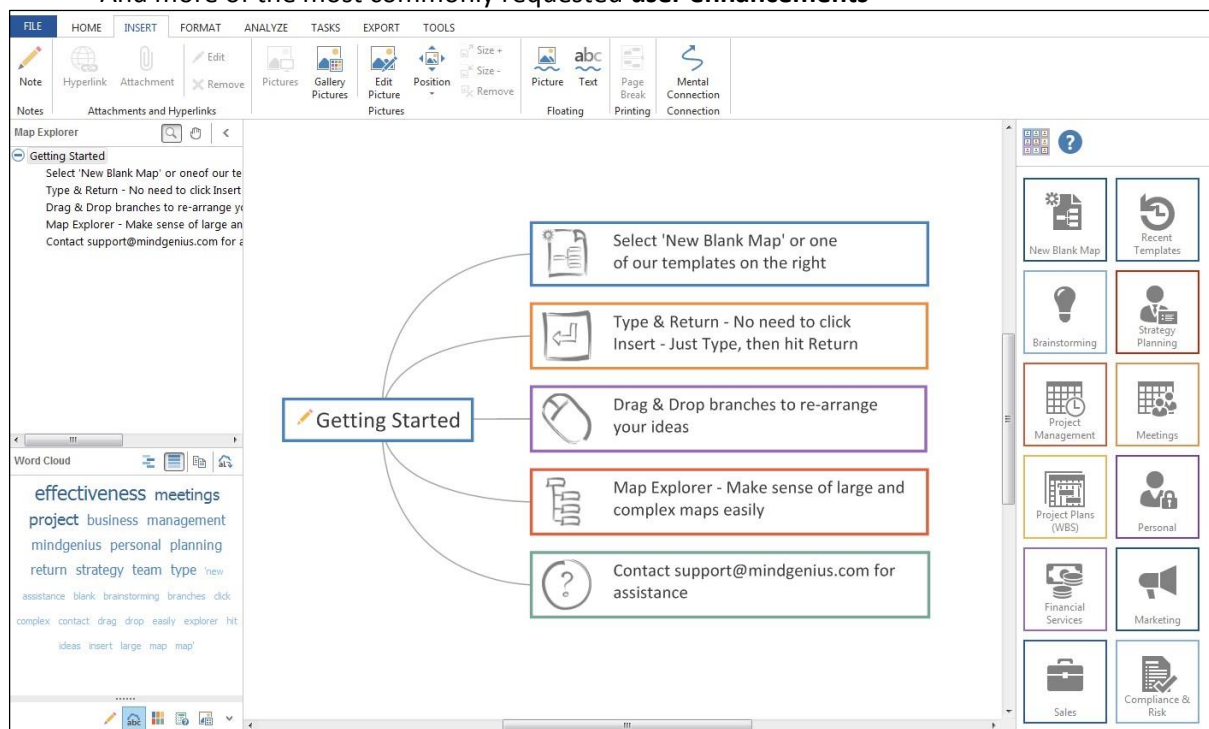

What's New in Version 6

In a continued drive to utilize the power of data visualisation techniques to improve the effectiveness of people in business, Version 6 focuses on enhancements to the project management, brainstorming, communication and personal productivity capabilities of the application. Highlights include:

- An automatically created **Word Cloud** enables users to quickly gauge the emerging themes during brainstorming, requirements gathering and other group sessions.
- Seamless integration with a range of **cloud storage** providers will allow users to save and open files in **Dropbox**, **OneDrive** and **Google Drive** directly from MindGenius
- The unique Map Explorer gets a new **'Pan' mode** enabling users to scroll quickly to any area of a large map
- **In-place editing**, replaces the 'Add Branch' dialog, providing a cleaner map view for presentations and brainstorming
- Total Cost and Quantity **calculations** can be added to selected branches within the map
- Project managers will benefit from additional project **percentage resourcing** capabilities and the ability to **customise** the Gantt chart
- And more of the most commonly requested **user enhancements**

In-place editing

New branch styles and in-place editing, that replaces the 'Add Branch' dialog, make the data capture and map building process much simpler and clearer while projecting and capturing information live.

Word Cloud

A Word cloud will automatically build and display during brainstorming, requirements gathering and other group sessions.

Facilitators and participants will be able to quickly gauge the emerging themes.